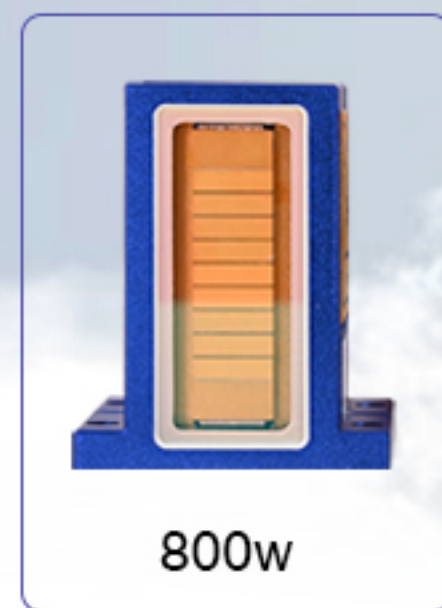

808 nm

1064 nm

- 755nm for white skin(fine, golden hair removal)
- 808nm for yellow neutral skin(brown hair removal)
- 1064nm for black skin(black hair removal)

USA Imported Laser

50000000+shots
can treat 10000+clients