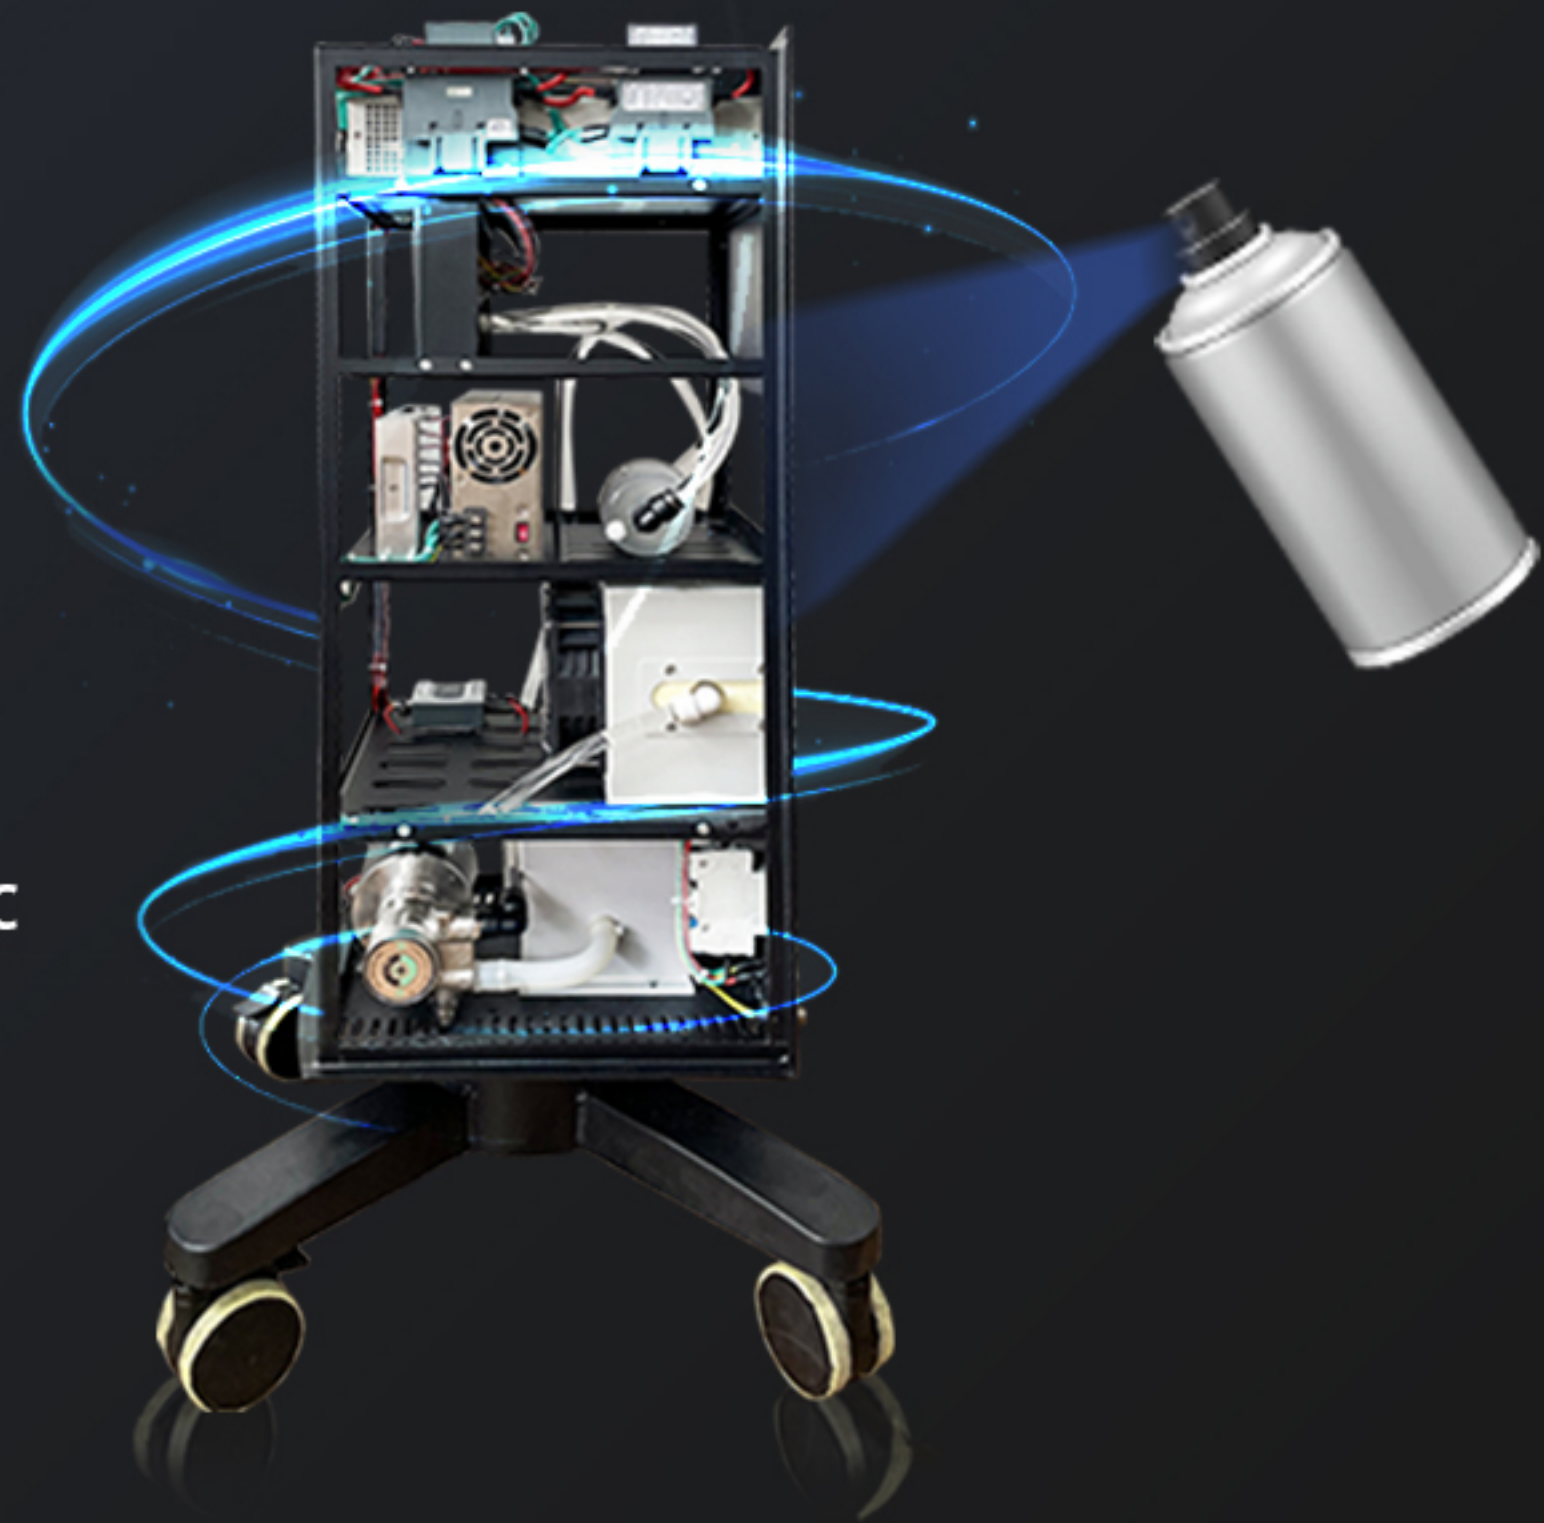

Convenient and fast operation

Android. SYSTEM

Android System Bluetooth WiFi Video
Multiple Functions

15.6" inch 4K HD Ipad Screen With Android

INTELLIGENT WATER LEVEL

Intelligent water level monitoring system

System water level monitoring icon

THE SCREEN PROMPTS THE WATER LEVEL LINE

Water observation hole

WATER LEVEL OBSERVATION HOLE BEHIND THE MACHINE

All Internal Sheet Metal Painted

- Durable and not rusty
- Insulation and anti-static

USB Internal Safety lock

1. Effectively protect machine system data
2. Improve the safety of machine operation

System

- Different parts can be selected
- Logo could be added for free 15.6 inch touch screen