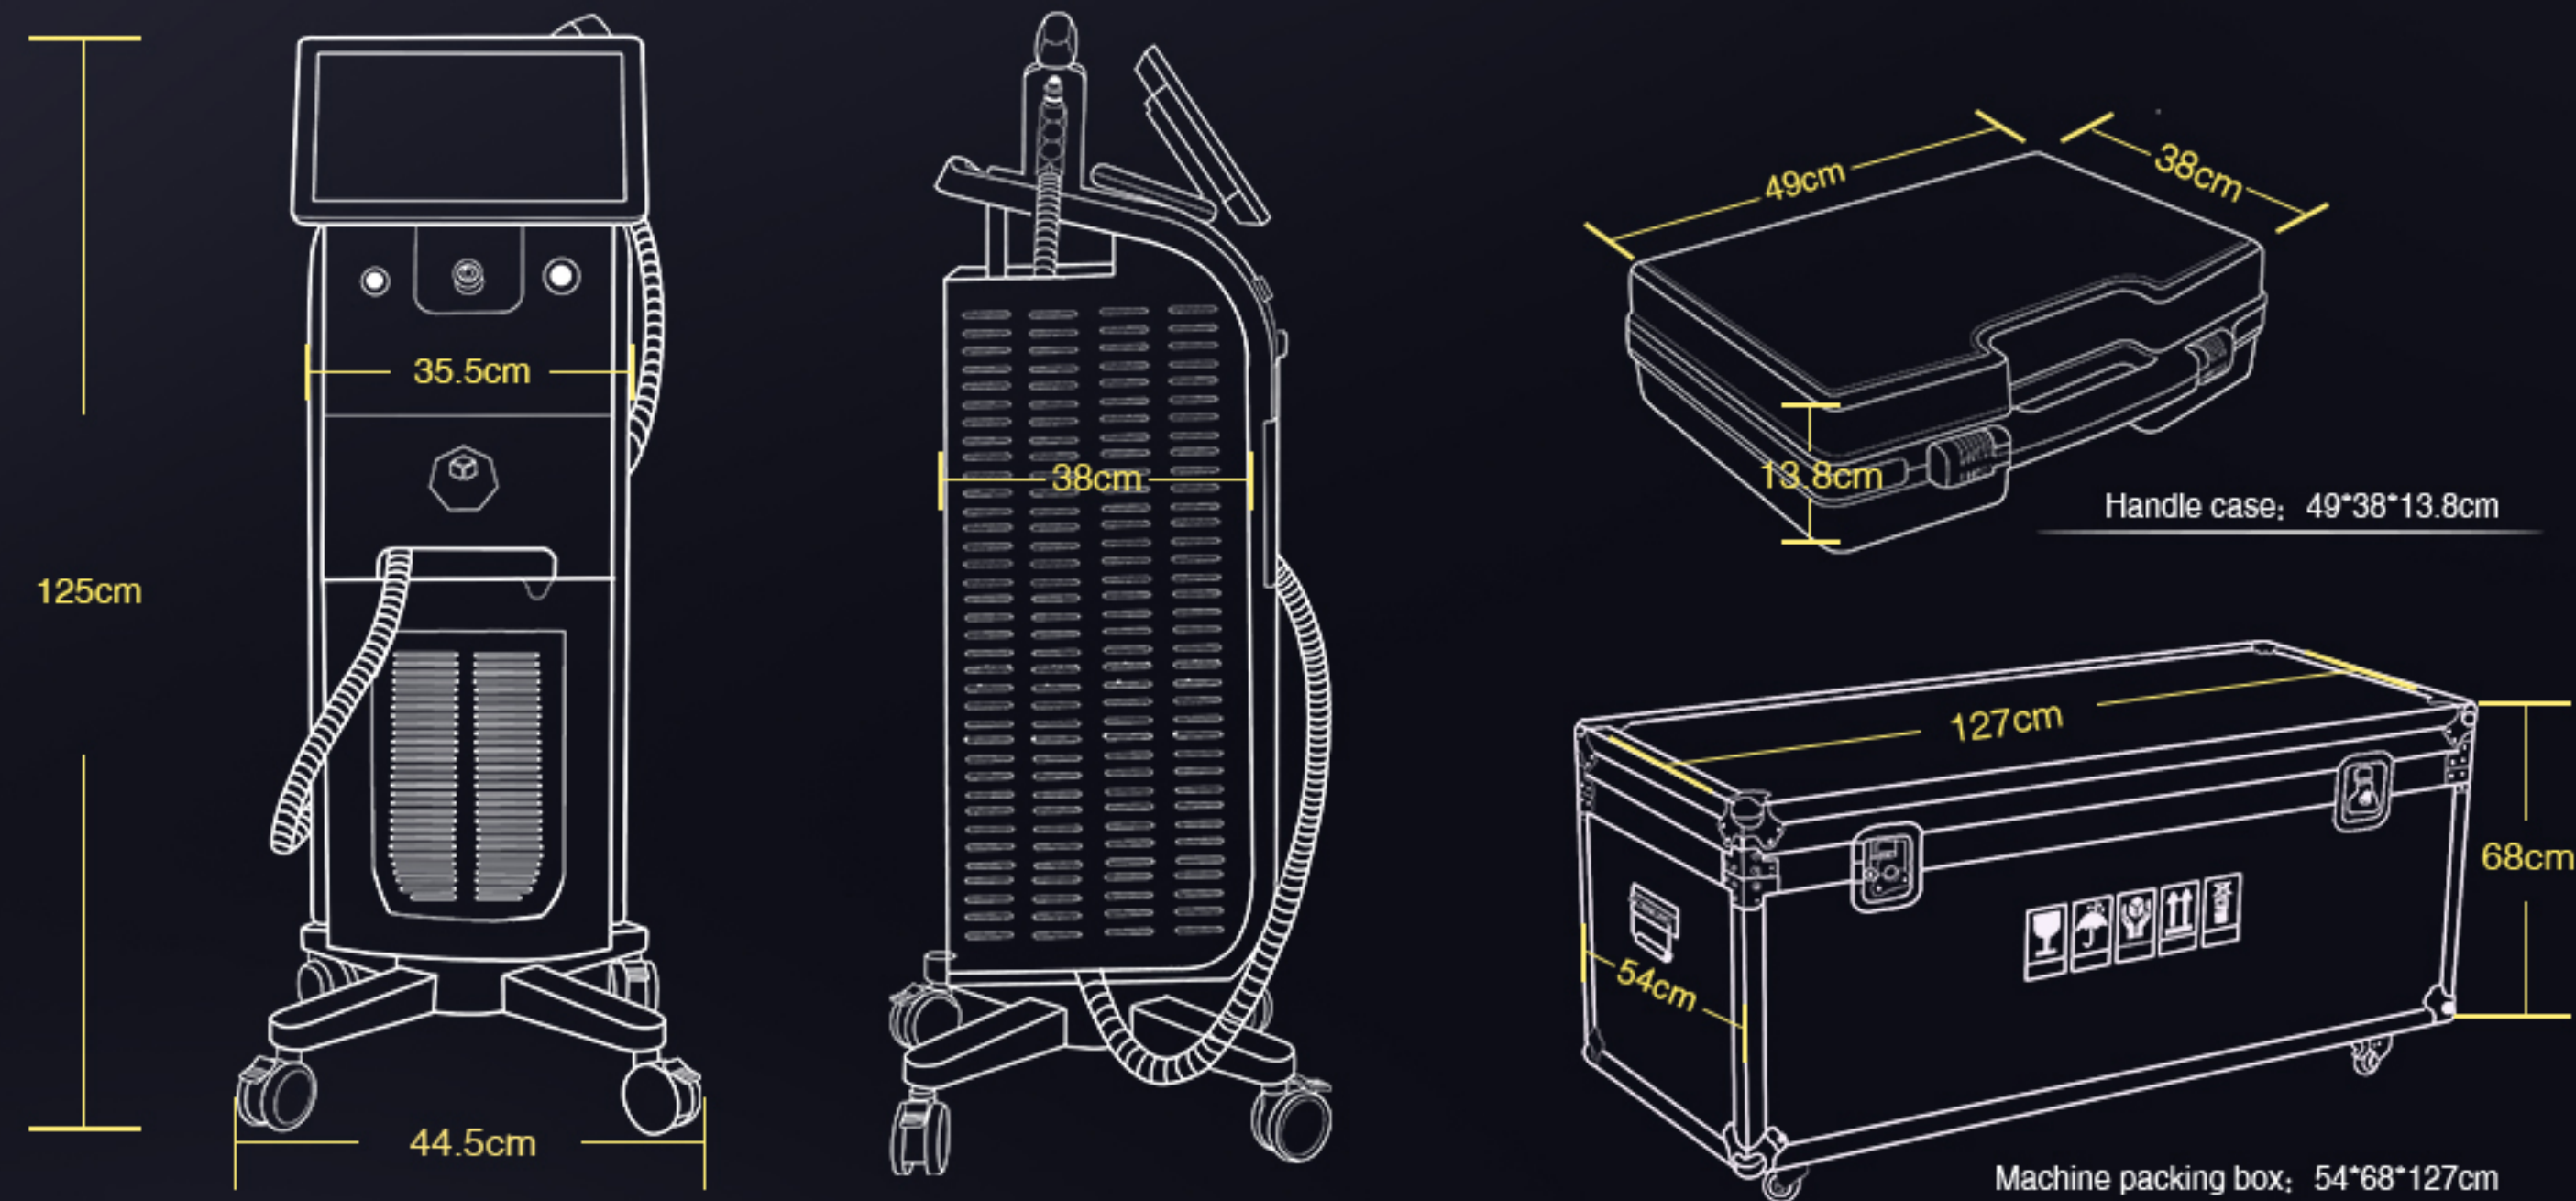

PROFESSIONAL BEAUTY SALON

*Advanced hair removal technology
cinema level*

VARIETY OF WAYS

Payment Solutions

MULTIPLE SHIPPING METHODS

Transportation Solutions

- 1. Trade Assurance
- 2. Western Union
- 3. Moneygram
- 4. TT
- 5. PAYPAL
- 6. Credit card
- 7. Wechat
- 8. Alipay

Spot: /3-5 days for a single unit/7-10 days for 5-10 units/10-14 days for 10-30 units

Dimensions

Titanium: net weight 70KG; actual weight 83KG; billing weight 94KG

Parameters Table

Details of Titanium

Model	DF- TITANIUM	Handle Power	Handpiece 1: 800W Handpiece 2: 1600W
Laser type	808nm Diode laser	Spot size	15*26mm - 800W 15*35mm - 1600W best size for light focusing
Display system	15.6' 4K 24 color Android screen	Internal Construction	All Metal Frame with Quality Painting Hollow out design
Wavelength Waves	808nm / 755+808+1064nm 3	Crystal temperature	-25~3°C
Laser handle shots	50,000,000 times / handle	Power requirement	AC220V/110V 50~60Hz
Energy Scope	1-150J/cm ² (Handle 800W) 1-300J/cm ² (Handle 1600W)	NW:	83KG
Pulse Duration	1-200ms adjustable(800-1600W)	GW:	94KG
Frequency	1-10 Hz	Machine size:	47*61*120cm(L*W*H)
Cooling system	TEC CONDENSER+AIR+WATER+FAN S	Package size:	54*68*127cm(L*W*H)
Machine Power	4000W		